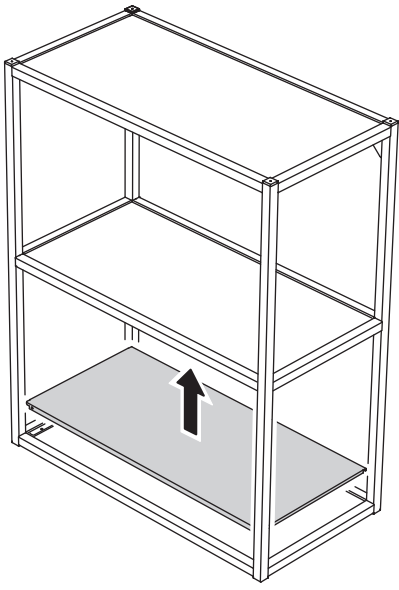

ENHET

Design and Quality
IKEA of Sweden

i

3,2 kg
(7 lb)

Max load
13 kg
(28 lb)
37 cm
(14 1/2")

i

3,2 kg
(7 lb)

Max load
19 kg
(42 lb)
57 cm
(22 1/2")

1

2

2/4x

3

4

5

6