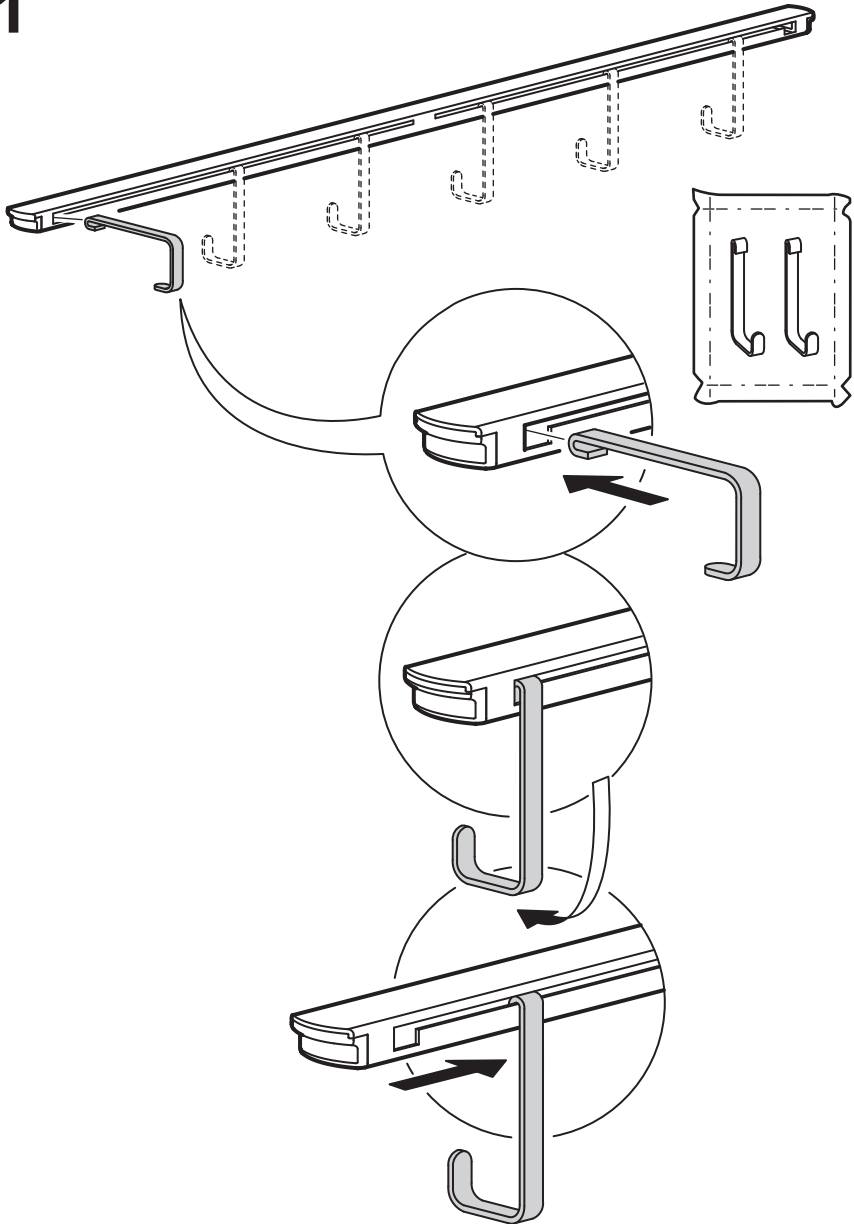

ENHET

Design and Quality
IKEA of Sweden

i

3,2 kg
(7 lb)

Max load
13 kg
(28 lb)
37 cm
(14 1/2")

i

3,2 kg
(7 lb)

Max load
19 kg
(42 lb)
57 cm
(22 1/2")

1

2

2/4x

3

4

5

6