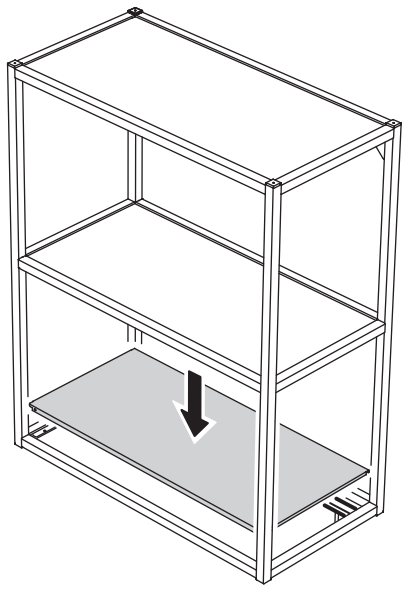

ENHET

Design and Quality
IKEA of Sweden

i

3,2 kg
(7 lb)

Max load
13 kg
(28 lb)
37 cm
(14 1/2")

i

3,2 kg
(7 lb)

Max load
19 kg
(42 lb)
57 cm
(22 1/2")

1

2

2/4x

3

4

5

6